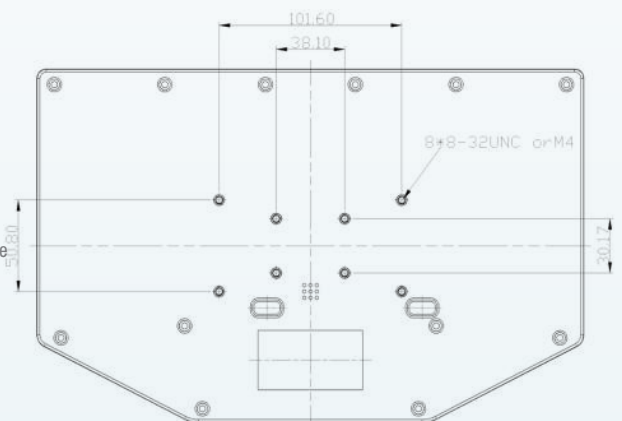

Sealed Rugged Backlit Touchpad Keyboard

Order Code: KYB500-K540X-UB

Accuratus K540X - Professional Sealed Rugged Mini Touchpad Keyboard with Strong PBT Keys & Adjustable LED Backlighting

About

The Accuratus K540X is a mini keyboard based on our 540 model shape but built for harsh environments where a rugged keyboard is essential. The K540X is IP65 graded and has a rugged sealed industrial grade keyboard membrane. The keys are full height for excellent tactile typing and are made from extremely strong PBT, so that the legends and surface texture will not wear and become shiny. The actual key legends are done by heat sublimation which means the legends are actually melted into the keycap, meaning the legends will never wear and stay fresh throughout the keyboard's life. Perfect for darker environments too, the K540X has red LED backlit keys with 8 levels of adjustable intensity perfect for in vehicle use or other environments where dark and visibility is key.

Physical Specifications

- Dimensions: 304.3 x 196.3 x 32.7 mm (l x w x h)
- Touchpad Dimensions: 61.8 x 45.8 mm

ACCURATUS